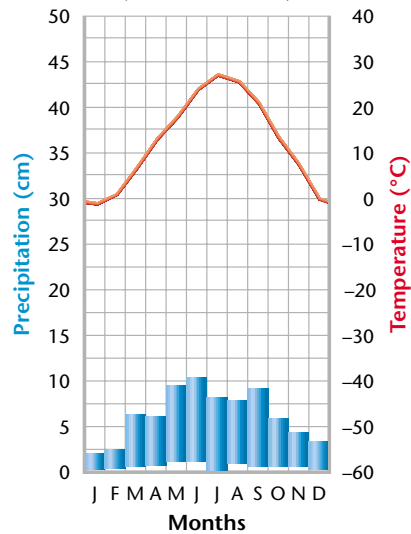

Temperate Grassland
(Wichita, Kansas)