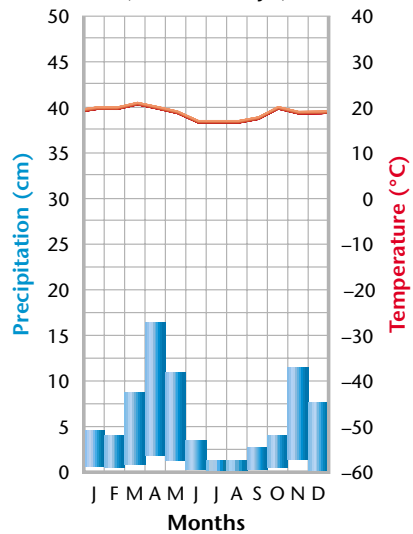

Biome Climatograms: B

Tropical Savanna
(Nairobi, Kenya)