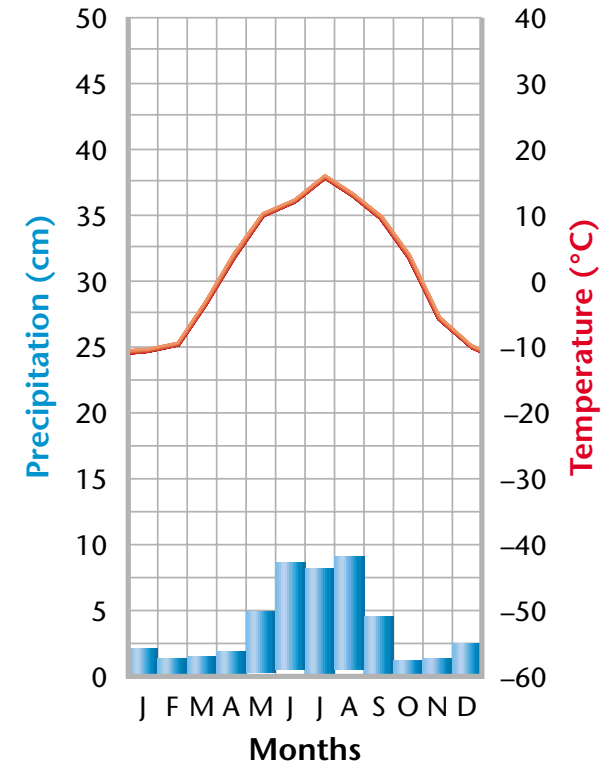

# Biome Climatograms: A

**Tropical Rain Forest**  
(Limon, Costa Rica)

**Temperate Deciduous Forest**  
(Stuttgart, Germany)

**Taiga**  
(Edmonton, Canada)