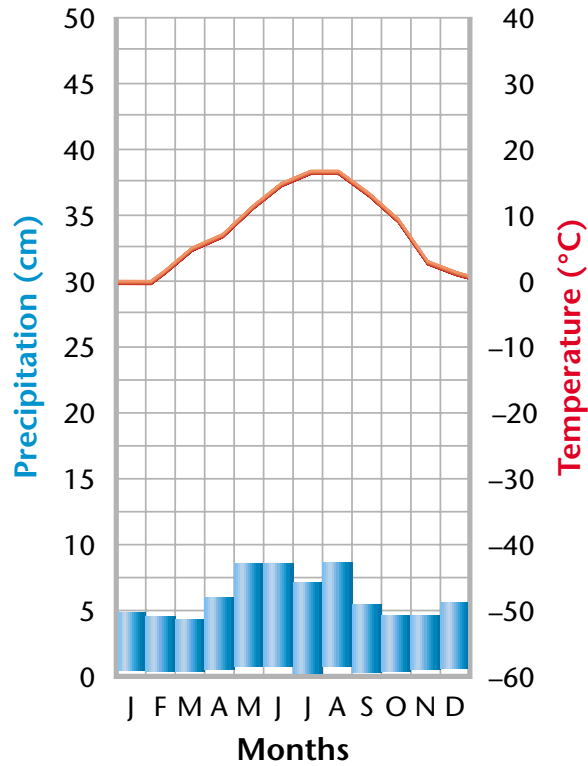

# Biome Climatograms: A

**Tropical Rain Forest**  
(Limon, Costa Rica)

**Temperate Deciduous Forest**  
(Stuttgart, Germany)

**Taiga**  
(Edmonton, Canada)